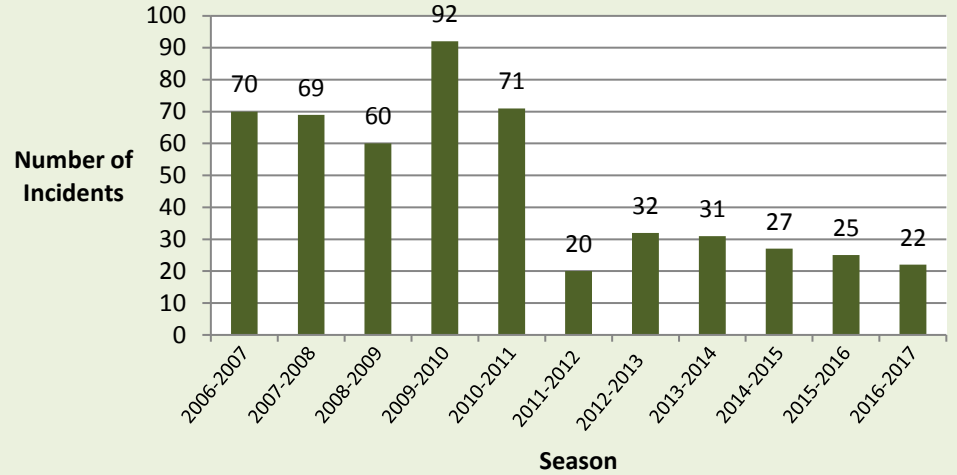

**CITY OF GAHANNA
DEPARTMENT OF PUBLIC SAFETY
DIVISION OF POLICE**

Deer Hunting Program Statistics - 2005 to 2.14.17

Hunter Applicants

Car vs. Deer

Harvested Deer - Park and Private Property

Season	No. of Applicants	Harvested Deer - PARK	Harvested Deer - PRIV PROP	Harvested Deer TOTAL	Car vs. Deer	TOTAL
2005-2006	201	35	n/a	35	n/a	35
2006-2007	200	18	7	25	70	95
2007-2008	273	30	4	34	69	103
2008-2009	291	33	36	69	60	129
2009-2010	289	40	42	82	92	174
2010-2011	306	26	38	64	71	135
2011-2012	254	21	39	60	20	80
2012-2013	283	19	35	54	32	86
2013-2014	257	32	26	58	31	89
2014-2015	251	29	16	45	27	72
2015-2016	260	30	15	45	25	70
2016-2017	224	21	19	40	22	62
TOTAL	3089	334	277	611	519	1130