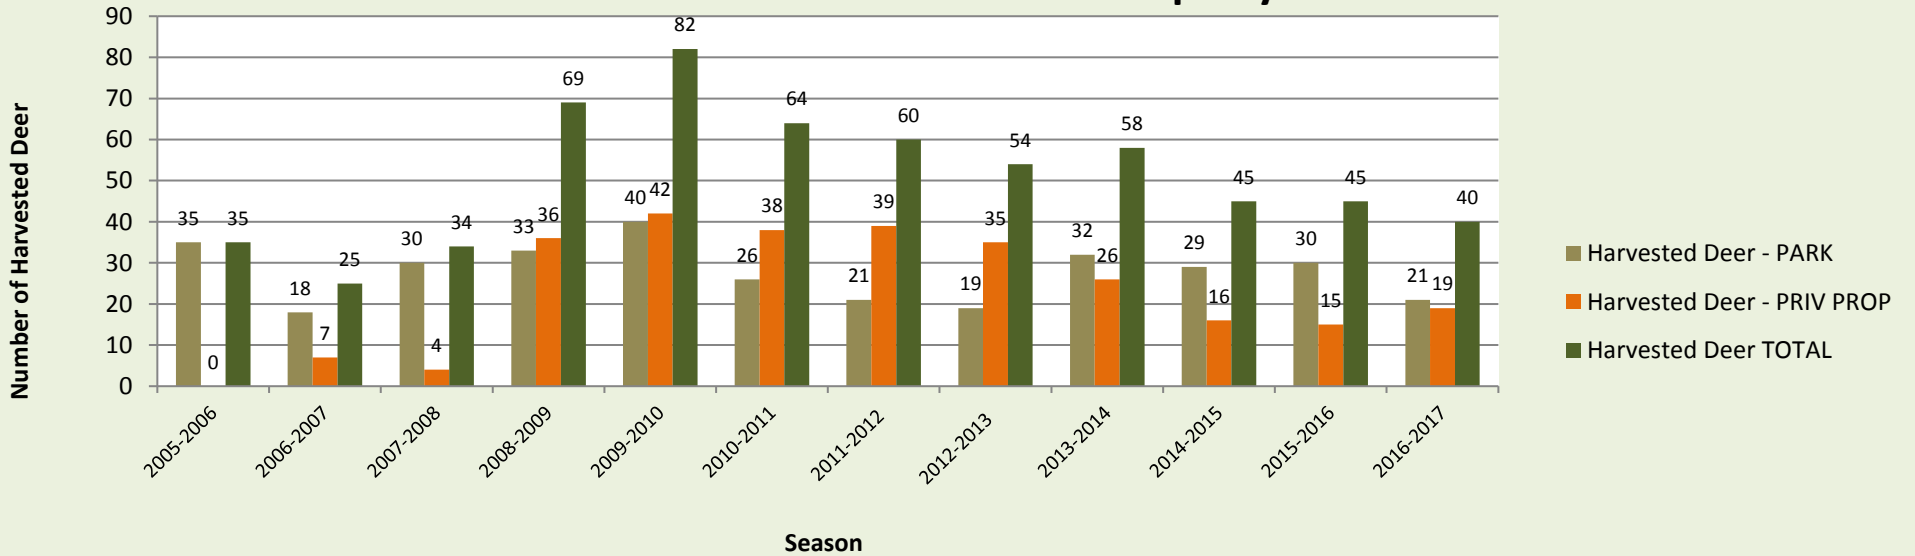

**CITY OF GAHANNA
DEPARTMENT OF PUBLIC SAFETY
DIVISION OF POLICE**

Deer Hunting Program Statistics - 2005 to 2.14.17

Hunter Applicants

Car vs. Deer

Harvested Deer - Park and Private Property

Season	No. of Applicants	Harvested Deer - PARK	Harvested Deer - PRIV PROP	Harvested Deer TOTAL	Car vs. Deer	TOTAL
2005-2006	201	35	n/a	35	n/a	35
2006-2007	200	18	7	25	70	95
2007-2008	273	30	4	34	69	103
2008-2009	291	33	36	69	60	129
2009-2010	289	40	42	82	92	174
2010-2011	306	26	38	64	71	135
2011-2012	254	21	39	60	20	80
2012-2013	283	19	35	54	32	86
2013-2014	257	32	26	58	31	89
2014-2015	251	29	16	45	27	72
2015-2016	260	30	15	45	25	70
2016-2017	224	21	19	40	22	62
TOTAL	3089	334	277	611	519	1130