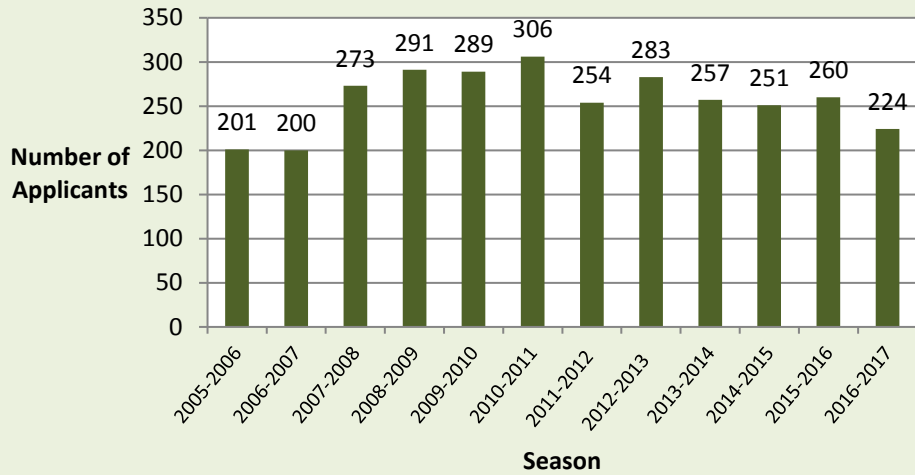

**CITY OF GAHANNA
DEPARTMENT OF PUBLIC SAFETY
DIVISION OF POLICE**

Deer Hunting Program Statistics - 2005 to 2.14.17

Hunter Applicants

Car vs. Deer

Harvested Deer - Park and Private Property

Season	No. of Applicants	Harvested Deer - PARK	Harvested Deer - PRIV PROP	Harvested Deer TOTAL	Car vs. Deer	TOTAL
2005-2006	201	35	n/a	35	n/a	35
2006-2007	200	18	7	25	70	95
2007-2008	273	30	4	34	69	103
2008-2009	291	33	36	69	60	129
2009-2010	289	40	42	82	92	174
2010-2011	306	26	38	64	71	135
2011-2012	254	21	39	60	20	80
2012-2013	283	19	35	54	32	86
2013-2014	257	32	26	58	31	89
2014-2015	251	29	16	45	27	72
2015-2016	260	30	15	45	25	70
2016-2017	224	21	19	40	22	62
TOTAL	3089	334	277	611	519	1130